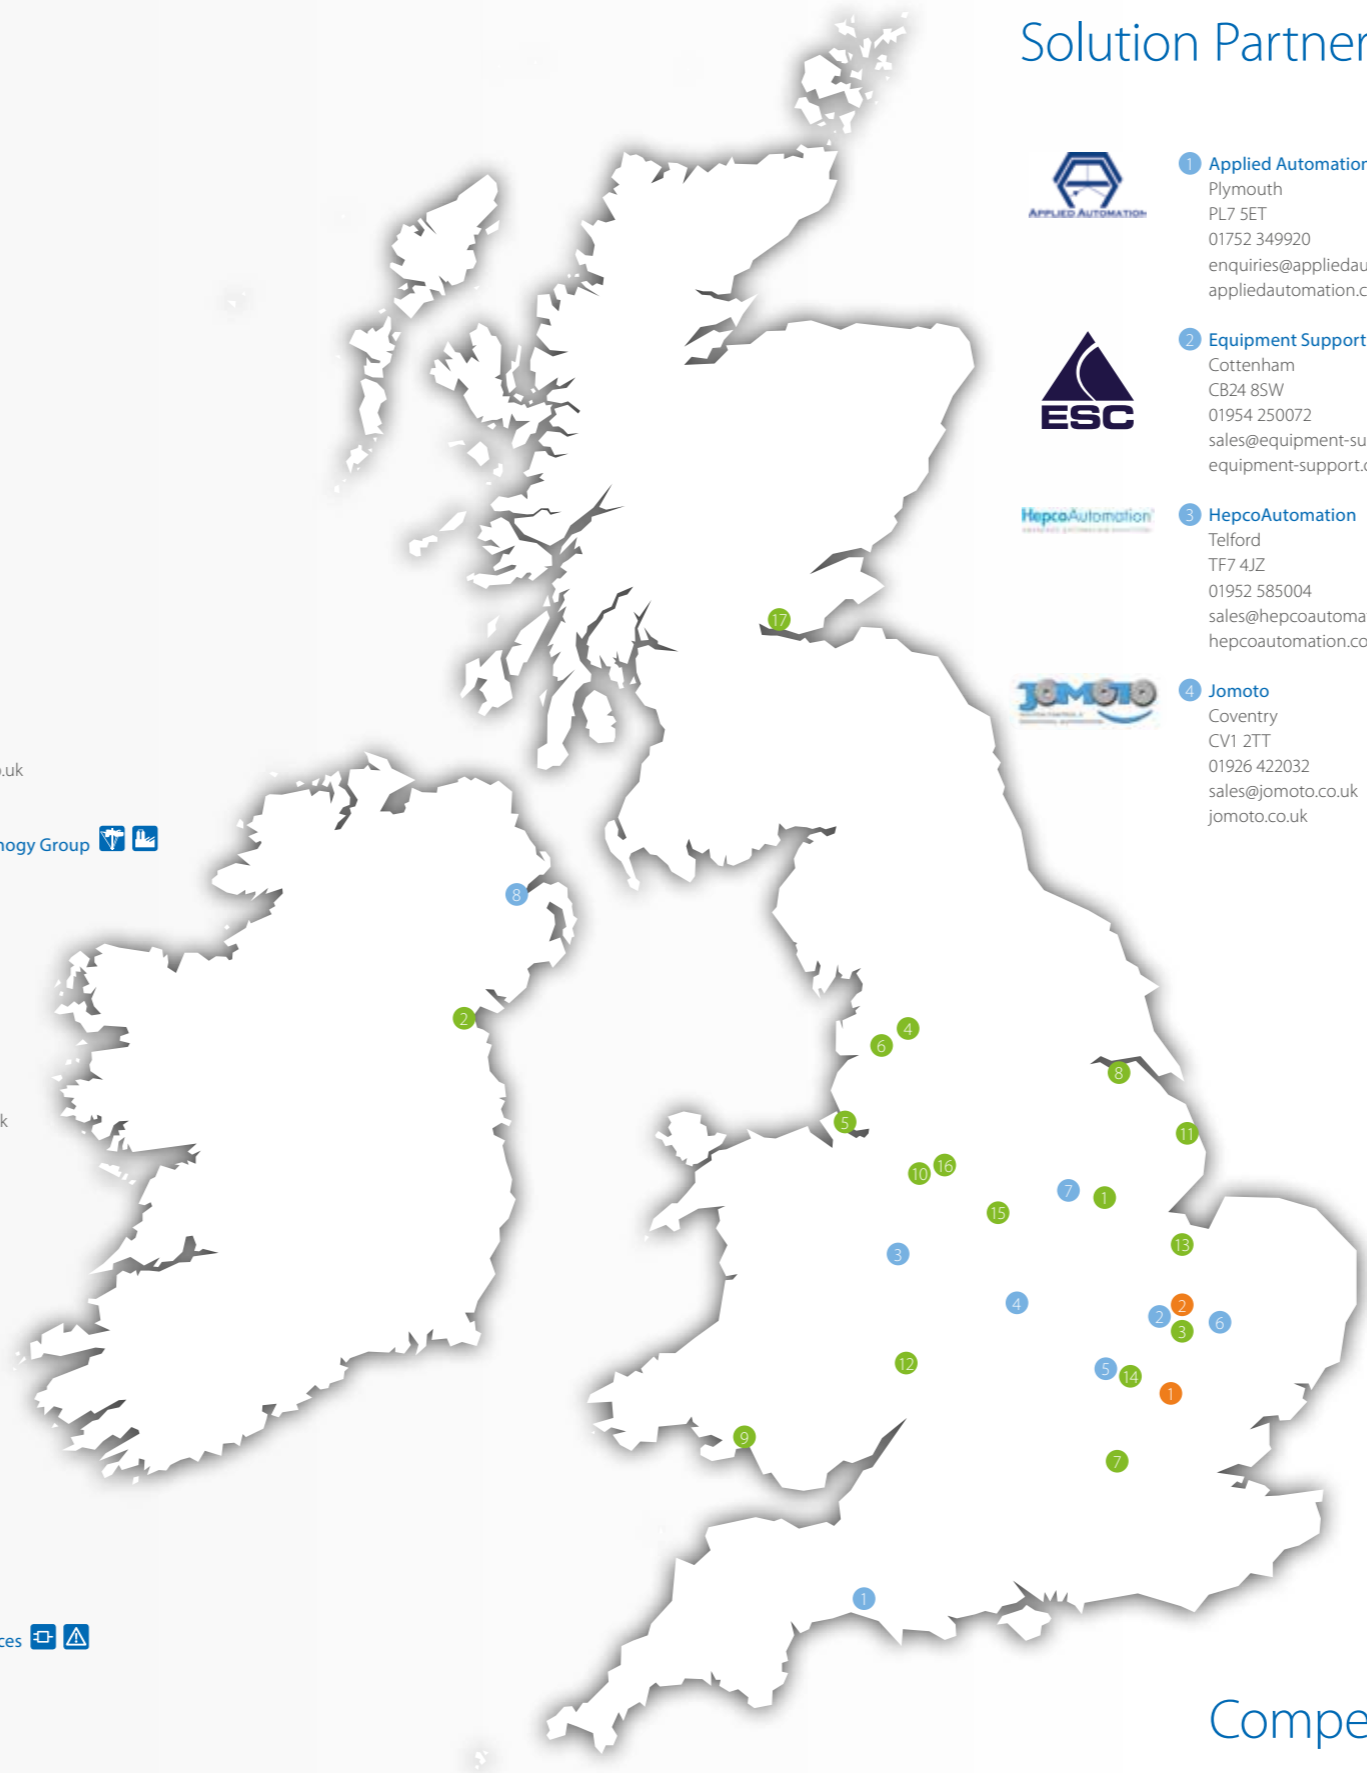

11 Stech UK
Alford
LN13 0JN
01507 604229
stech@talk21.com

12 TEK-1
Ledbury
HR8 2XG
01531 825148
service@tek-1.co.uk
tek-1.co.uk

13 TES (europe)
Wisbech
PE13 2UR
01945 474809
enquiries@teseurope.co.uk
teseurope.co.uk

14 The Automated Technogy Group
Bedford
MK45 4HS
01582 400690
sales@atg.gb.com
atg.gb.com

15 T-Musk
Burton upon Trent
DE14 3SX
01283 200400
tmuske@musk-eng.co.uk
musk-eng.co.uk

16 UK Control Panel Services
Burslem
ST6 4RT
08445 674567
enquiries@uk-cps.co.uk
uk-cps.co.uk

17 Westmont Systems
Inverkeithing
KY11 1NZ
01383 435820
support@westmont.co.uk
westmont.co.uk

Solution Partners

1 Applied Automation
Plymouth
PL7 5ET
01752 349920
enquiries@appliedautomation.co.uk
appliedautomation.co.uk

2 Equipment Support Company
Cottenham
CB24 8SW
01954 250072
sales@equipment-support.com
equipment-support.com

3 HepcoAutomation
Telford
TF7 4JZ
01952 585004
sales@hepcoautomation.com
hepcoautomation.co.uk

4 Jomoto
Coventry
CV1 2TT
01926 422032
sales@jomoto.co.uk
jomoto.co.uk

5 More Control
Milton Keynes
MK8 0ER
03450 000 400
sales@more-control.com
more-control.com

6 CTRL Systems
Newmarket
CB8 7YY
01638 666111
sales@ctrlsystems.co.uk
ctrlsystems.co.uk

7 Pelican
Grantham
NG31 9SE
01476 577708
pelican.uk@talk21.com
pelicansystems.co.uk

8 Williams Industrial Services
Newtonabbey
BT36 4PY
0289 0828999
sales@wis-group.com
wis-group.com

Robotics Partners

1 Alphr Technology
Letchworth
SG6 1UG
01462 759749
enquiries@alphrtechnology.co.uk
alphrtechnology.co.uk

2 Huxley Bertram
Cambridge
CB25 9QP
01223 203168
info@huxleybertram.com
huxleybertram.com

Competencies

- Data Integration
- Vision
- PLC
- Motion
- Robotics
- HMI
- Safety
- Sensing
- Process